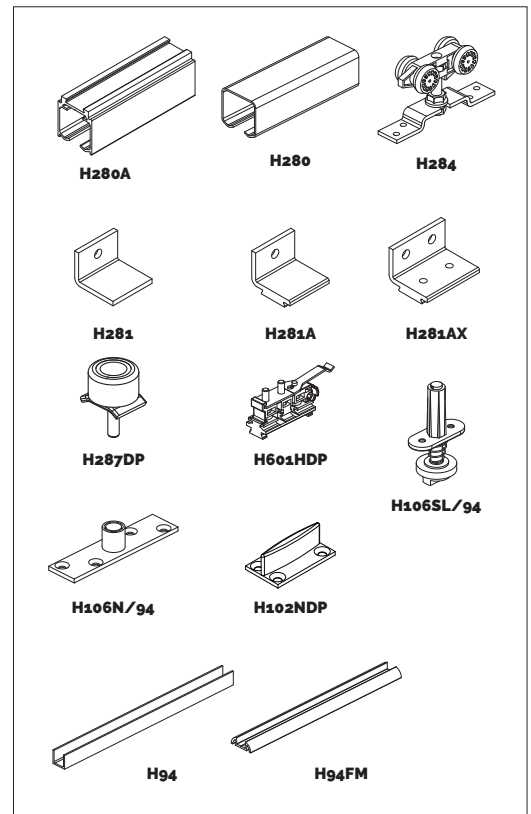

HUSKY100

HENDERSON

For sliding timber and metal doors. Max. 100kg.

APPLICATION

- Ideally suited for room dividers and wardrobe doors
- Quiet operation – galvanised steel or aluminium track with nylon rollers
- Suitable for timber, timber framed, composite or metal framed doors

HARDWARE SPECIFICATION		
Track	H280	Steel (2000, 3000, 4000 & 6000mm lengths)
	H280A	Aluminium (2000, 3000, 4000 & 6000mm lengths) Soffit fix spacing 275mm centres (maximum)
Brackets	H281	Face fixed steel (for steel track)
	H281A	Face fixed aluminium (for aluminium track)
	H281AX	End and jointing bracket aluminium (for aluminium track) Spacing 275mm centres (maximum)
Hangers (2 per door)*	H284	Nylon bodied, needle roller bearings 4-wheel hangers (Husky 100)
* Each panel must be rigid enough to be supported by only two hangers		
Clip Stop	H601HDP	Adjustable retaining stop
Track Stop	H287DP	Rubber buffer stop
Guides	H102NDP	Nylon saw cut guide
	H106N/94	Roller guide. Steel plate with nylon roller
	H106SL/94	Spring loaded guide (suits H81X channel & H94FM channel)
Channels	H94FM	Aluminium (2000, 3000, 4000 & 6000mm lengths)
	H94X	Aluminium (2000, 3000, 4000 & 6000mm lengths)
Accessories		
Fascia	HF134/#	Fascia for soffit fixed applications for doors up to 50mm thick
	HF134/ECP	Fascia end clip pack
	HF138/#	Fascia for soffit fixed applications for doors up to 25mm thick
	HF138/ECP	Fascia end clip pack
	HF140/#	Fascia for face fixed applications for doors up to 50mm thick (includes end caps)
Note: Replace # with 2000, 3000, 4000 & 6000*mm lengths. *HF140 only		

STANDARD SETS AND PACK			
Sets comprise of aluminium or steel track, 2x hangers, 1x clip stop, 1x track stop, 1x saw cut guide, face fix brackets, all screws & fitting instructions.			
Steel	Aluminium	Track Length	Hardware for
H100/15	H100/15A	1500mm	1 door
H100/18	H100/18A	1800mm	1 door
H100/20	H100/20A	2000mm	1 door
H100/24	H100/24A	2400mm	1 door
Pack No.	Application		
H100	Single door fittings pack 100kg.		